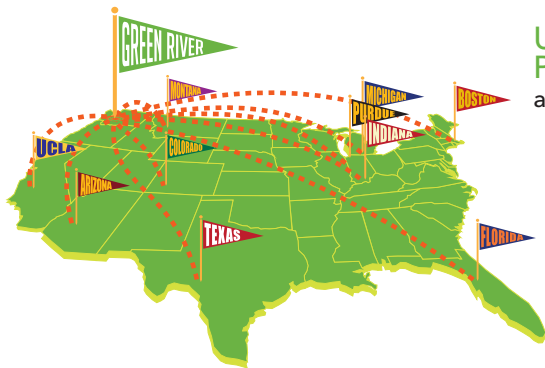

COME STUDY IN THE USA

UNIVERSITY TRANSFER

PATHWAYS allow applicants conditional acceptance to a top university. Partners:

- Arizona State University
- Baylor University
- California State University Northridge
- Embry-Riddle Aeronautical University
- Indiana University-Purdue University Indianapolis
- San Francisco State University
- Seattle University
- University of Arizona
- University of California, Irvine
- University of Iowa
- University of Massachusetts, Dartmouth
- University of Nevada, Las Vegas
- University of Oregon
- and many more at:
  www.greenriver.edu/international/programs/university-transfer/university-transfer-pathway

LOCATION

Near Seattle, Auburn, Washington State, USA; a suburb in the US Pacific Northwest

TYPE OF COLLEGE

Two-year government supported, founded in 1965.

STUDENTS

- 9,328 Total students
- 745 International students from 60 countries

TOP COUNTRIES/REGIONS

China, Vietnam, Japan, South Korea, Myanmar, Indonesia

ADMISSION REQUIREMENTS

- » Completed International Student Application
- » Financial Statement, at least $22,500
- » $50 non-refundable application fee*
- » 16 years of age by Housing Move-in date
- » Housing choice; if GRC housing, $300 refundable housing placement fee*(includes airport pickup)
- » Transcripts from last school attended (*recommended*)
- » Copy of passport photo page
- » Transfer Students submit Transfer-In Form at www.greenriver.edu/international
  *Payments may be made online at www.greenriver.flywire.com

Costs**	Term (3 months)	Academic Year (9 months)
Total Cost	$7,500	$22,500
Tuition*	$3,732	$11,196
Other Costs		
Living	$3,300	$9,900
Fees*	$201	$603
Books	$267	$801

**based on 12-18 credits
**Costs effective 27 March 2024 and are subject to change*

TOEFL/IELTS REQUIREMENTS

TOEFL 61, IELTS 5.5, all bands 5.0+, Duolingo 95 =Admission to Academic.
No proficiency test needed for Intensive English.

"2+2" UNIVERSITY TRANSFER

Students take the first two years* of their bachelor's degree at Green River. With their advisor, students develop an **Individual Transfer Plan** with general education and introductory classes in their major. In their first quarter of academic study, students take a required **International Student College Experience** course to prepare for success.

*Depending on assessment and placement, students may need to take non-transferable, developmental classes and the program may take longer.

2 Years at Green River College

+2 Years at a US University

4 Years Bachelor's Degree

TOP MAJORS

Business, Computer Science, Information Technology, Engineering, Math, Art/Design, Health Sciences, Communication, Aviation and many others.

INTENSIVE ENGLISH

20 hours each week provides strong English language preparation. Academic credit is available to qualified students.

HIGH SCHOOL COMPLETION

Save time and money by taking classes that count for both a Washington State high school diploma and a university transfer degree.

HOUSING