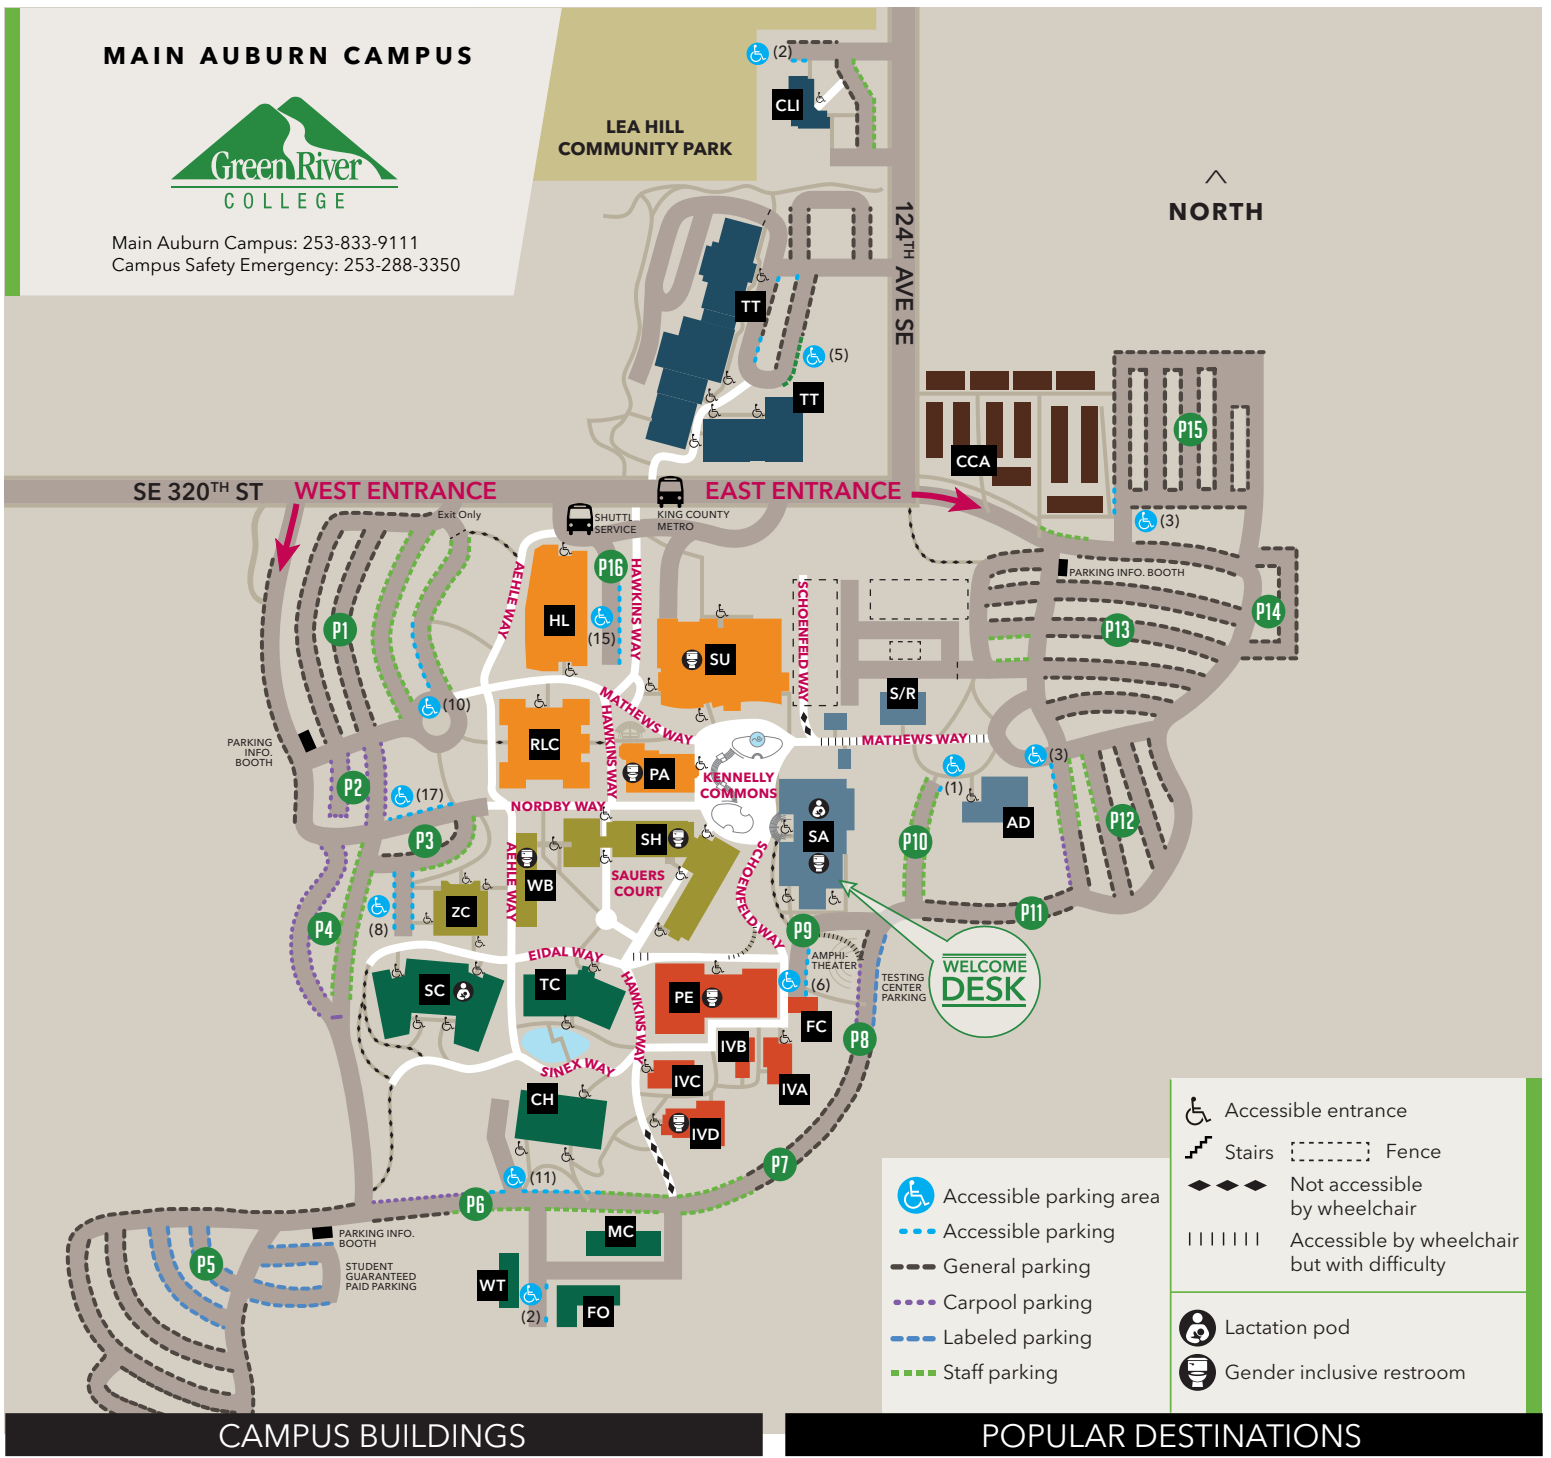

MAIN AUBURN CAMPUS

Main Auburn Campus: 253-833-9111
Campus Safety Emergency: 253-288-3350

CAMPUS BUILDINGS

POPULAR DESTINATIONS

Administration Building	AD	McIntyre Int'l Village A-D	IV A-D	Campus Information & Tours	SA	Math Learning Center	CH
Bleha Center for Performing Arts	PA	Mel Lindbloom Student Union	SU	Placement & Testing Center	SA	Office of the Registrar	SA
Campus Corner Apartments Student Housing	CCA	Physical Education Building	PE	The Paper Tree Bookstore	SU	Payroll	AD
Center for Learning & Innovation	CLI	Rutkowski Learning Center	RLC	Campus Safety	SA	Recreation & Athletics Center	SU
Cedar Hall	CH	Salish Hall	SH	Career & Advising Center	SA	Speaking Center	HL
Facilities Operations	FO	Shipping & Receiving	S/R	Conference Services	SU	Student Financials	SA
Fitness Center	FC	Student Affairs & Success Center	SA	Continuing Education	WT	Student Life	SU
Holman Library	HL	Technology Center	TC	Disability Support Services	SA	TRiO Student Support Services	SA
Maintenance Center	MC	Trades Technologies	TT	Equity & Diversity Services	SU	Tutoring & Resource Center	HL
Marv Nelson Science Learning Center	SC	Washington Environmental Training Resource Ctr. (WETRC)	WT	Financial Aid Office	SA	Veteran Services	SA
		West Building	WB	Gator Grille/Gator Grind	SU	Workforce Education	SA
		Zgolinski Center	ZC	Helen S. Smith Gallery	HL	Writing & Reading Center	RLC