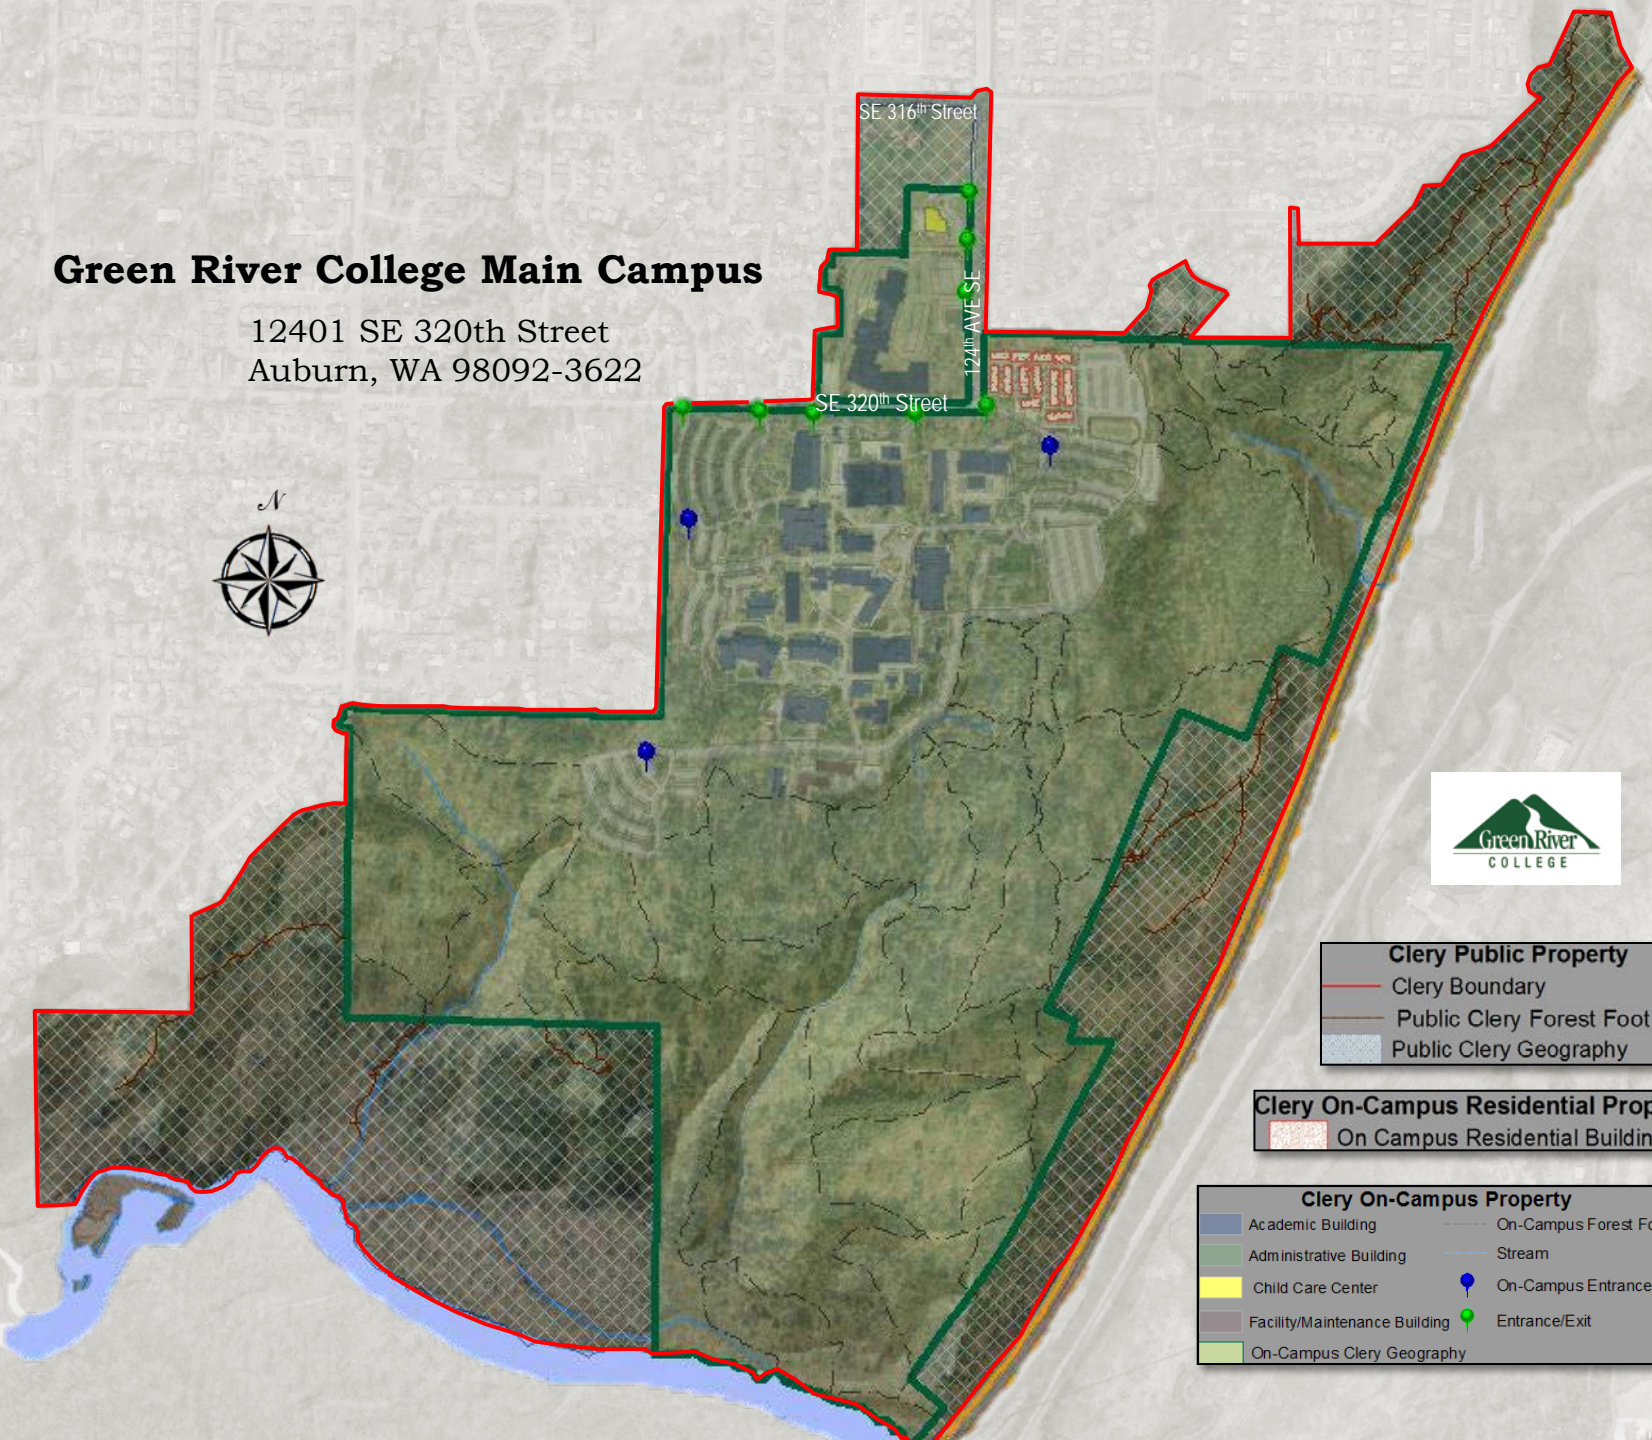

Green River College Clery Geography

Green River College Main Campus

12401 SE 320th Street
Auburn, WA 98092-3622

Clery Public Property

- Clery Boundary
- Public Clery Forest Foot Trail
- Public Clery Geography

Clery On-Campus Residential Property

- On Campus Residential Buildings

Clery On-Campus Property

- Academic Building
- Administrative Building
- Child Care Center
- Facility/Maintenance Building
- On-Campus Clery Geography
- On-Campus Forest Foot Trail
- Stream
- On-Campus Entrance Kiosks
- Entrance/Exit

Green River College Clery Geography

Green River College Main Campus

12401 SE 320th Street
Auburn, Washington 98092

Clery On-Campus Property

Academic Building	On-Campus Forest Foot Trail
Administrative Building	Stream
Child Care Center	On-Campus Entrance Kiosks
Facility/Maintenance Building	Entrance/Exit
On-Campus Clery Geography	