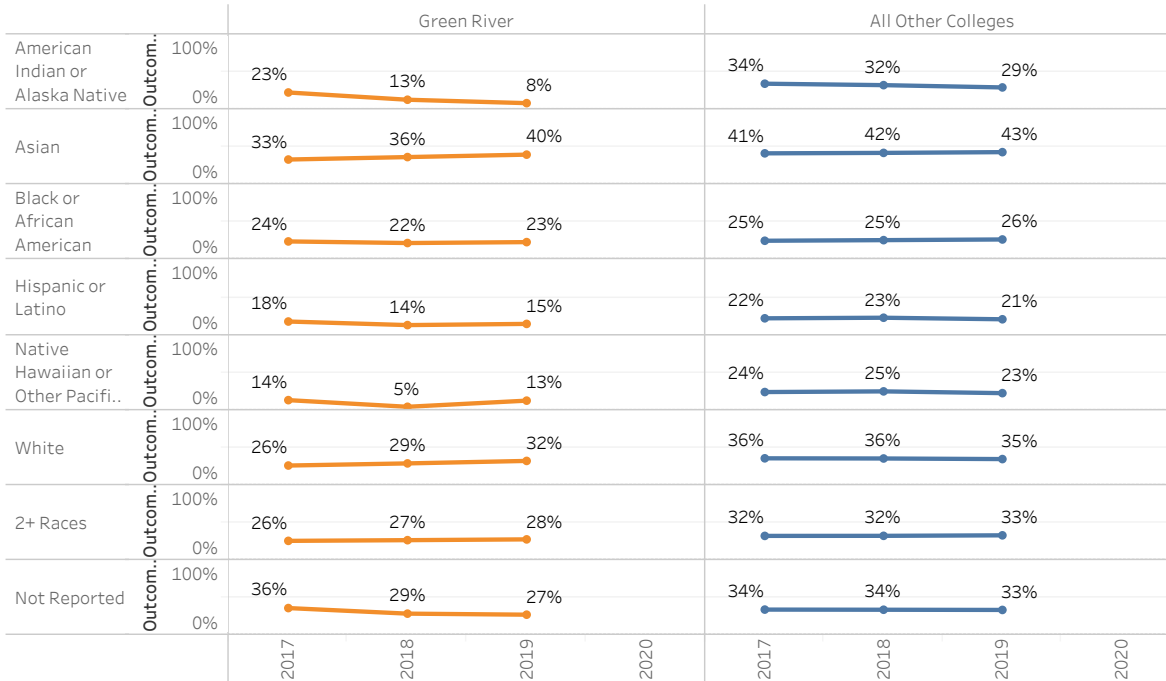

Post-College Transfer Trend: Year 4 - Transfer 4yr College

Cohort: All Students

College Entry Quarter: All

Years Enrolled: All

Level: Green River

Completed: All

Intent: None

Disaggregation: Race/Ethnicity (Alone)

Race/Ethnicity (Alone or 2+ Races): (All)

Data will be shown only for years in which all selected quarters have outcomes data. If a year of interest is not shown below, adjust the Entry Quarter filter to include fewer quarters.

Cohort ?
All Students

Entry Quarter
All

Years Enrolled
All

Select College
Green River

Completed
All

Education Intent
All

Transfer Year
Year 4 - Transfer 4yr Coll..

Disaggregation
Race/Ethnicity (Alone)

Race/Ethnicity
(Alone or 2+ Races)
(All)

Reporting Year
Multiple values

Reporting Level
Green River
All Other Colleges

Colleges included: Bellevue, Clark, Everett, Green River, Highline, Pierce, Renton, Tacoma, and Whatcom

Note: Groups with a total of less than 10 students are suppressed to protect the release of potentially identifiable student information.

Post-College Transfer -Transfer to 4 year college.