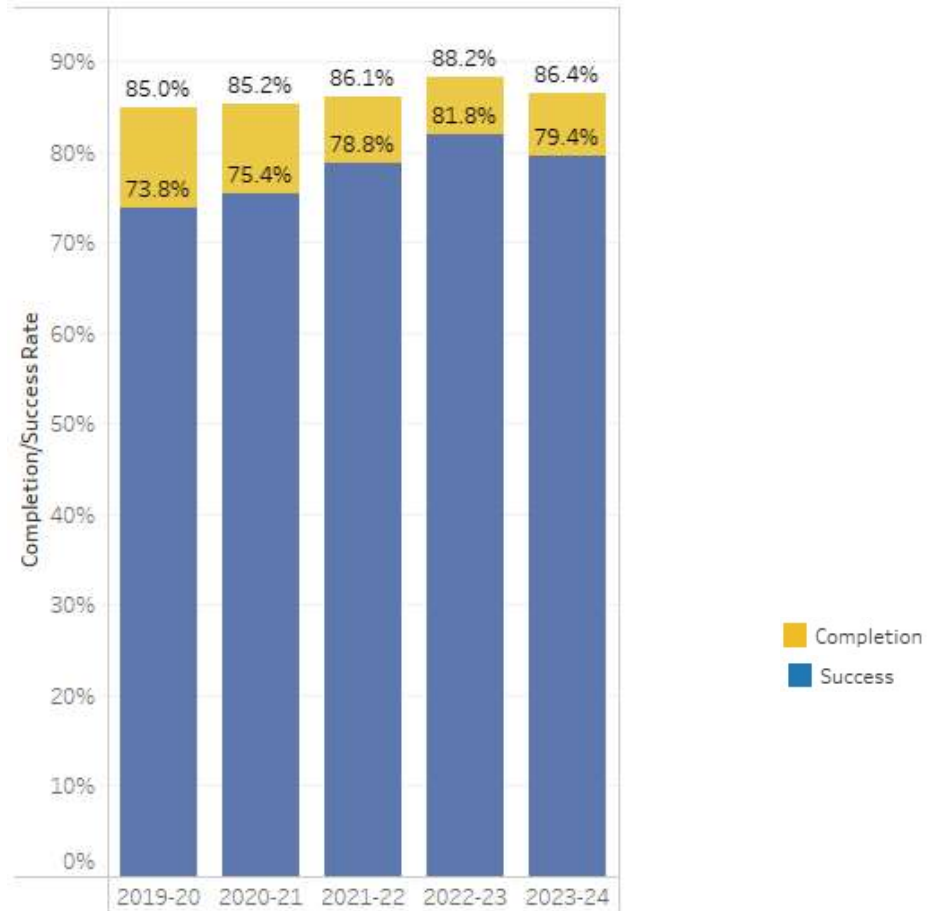

GRC Course Completion/Success Rates

Completion and Success Rates by Year

GRC Course Completion Rates by Gender

Course Completion Rates by Race/Ethnicity and Gender

GRC Course Completion Rates by Age

Course Completion Rates by Race/Ethnicity and Age

Age
■ < 25
■ 25+

GRC Course Completion Rates by Full-time/Part-time

Course Completion Rates by Race/Ethnicity and Full-time/Part-time

Full Part Time Ind

■ Full-time

■ Part-time