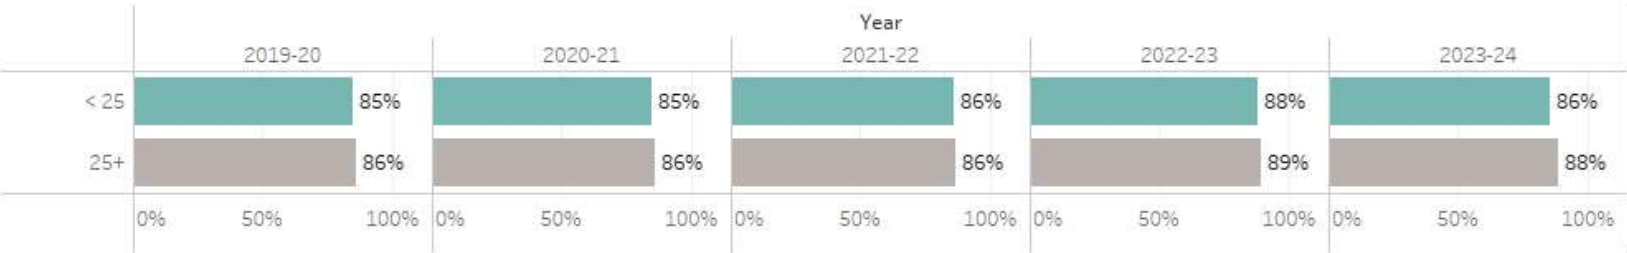

GRC Course Completion/Success Rates

Completion and Success Rates by Year

GRC Course Completion Rates by Gender

Course Completion Rates by Race/Ethnicity and Gender

GRC Course Completion Rates by Age

Course Completion Rates by Race/Ethnicity and Age

Age
■ < 25
■ 25+

GRC Course Completion Rates by Full-time/Part-time

Course Completion Rates by Race/Ethnicity and Full-time/Part-time

Full Part Time Ind

■ Full-time

■ Part-time