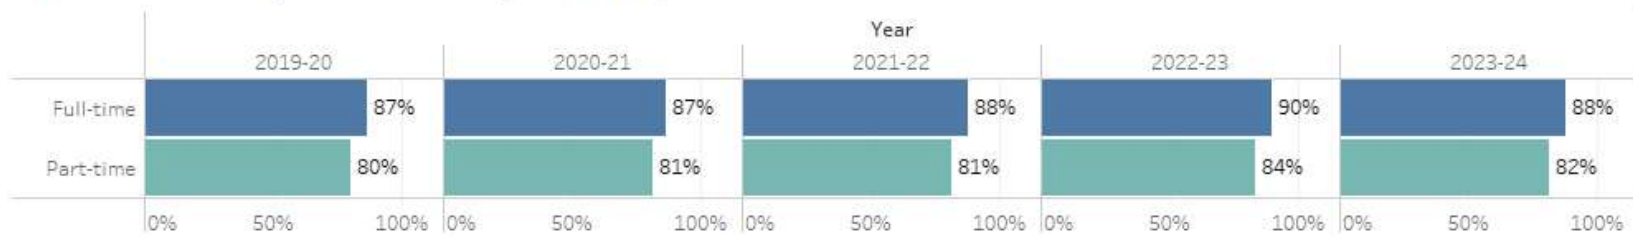

GRC Course Completion/Success Rates

Completion and Success Rates by Year

GRC Course Completion Rates by Gender

Course Completion Rates by Race/Ethnicity and Gender

GRC Course Completion Rates by Age

Course Completion Rates by Race/Ethnicity and Age

Age
■ < 25
■ 25+

GRC Course Completion Rates by Full-time/Part-time

Course Completion Rates by Race/Ethnicity and Full-time/Part-time

Full Part Time Ind

■ Full-time

■ Part-time