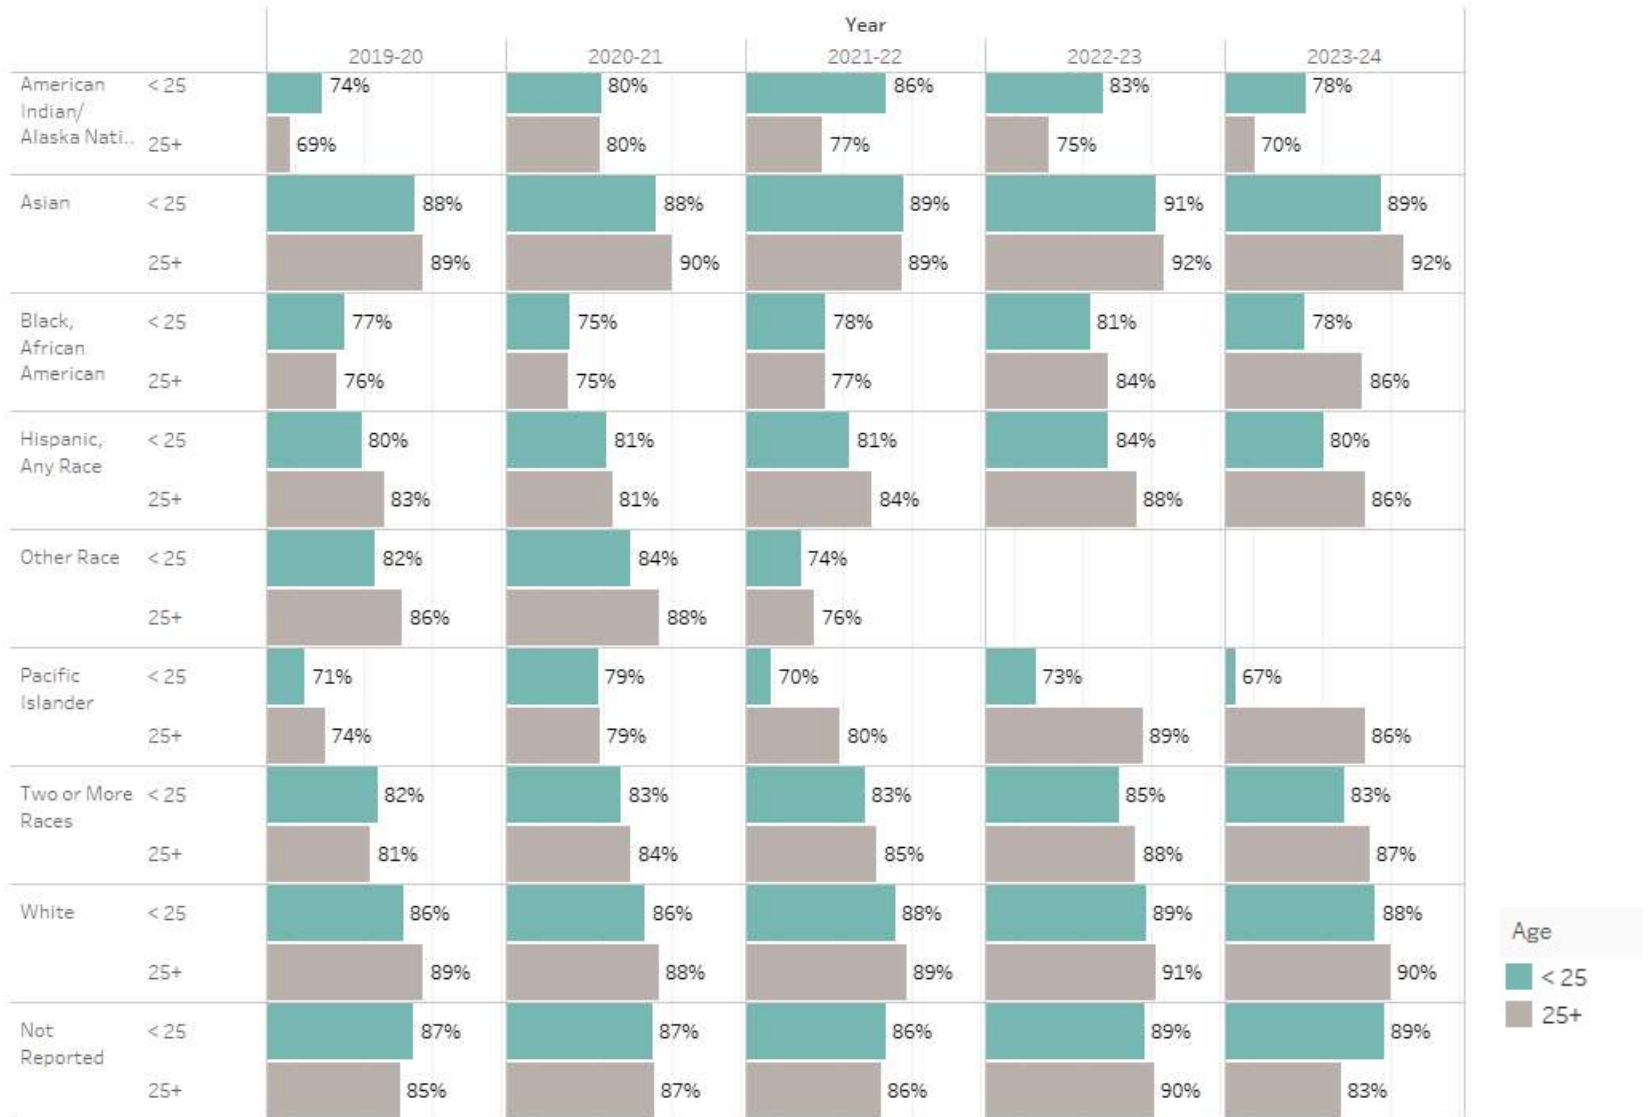

GRC Course Completion/Success Rates

Completion and Success Rates by Year

GRC Course Completion Rates by Gender

Course Completion Rates by Race/Ethnicity and Gender

GRC Course Completion Rates by Age

Course Completion Rates by Race/Ethnicity and Age

Age
■ < 25
■ 25+

GRC Course Completion Rates by Full-time/Part-time

Course Completion Rates by Race/Ethnicity and Full-time/Part-time

Full Part Time Ind

■ Full-time

■ Part-time