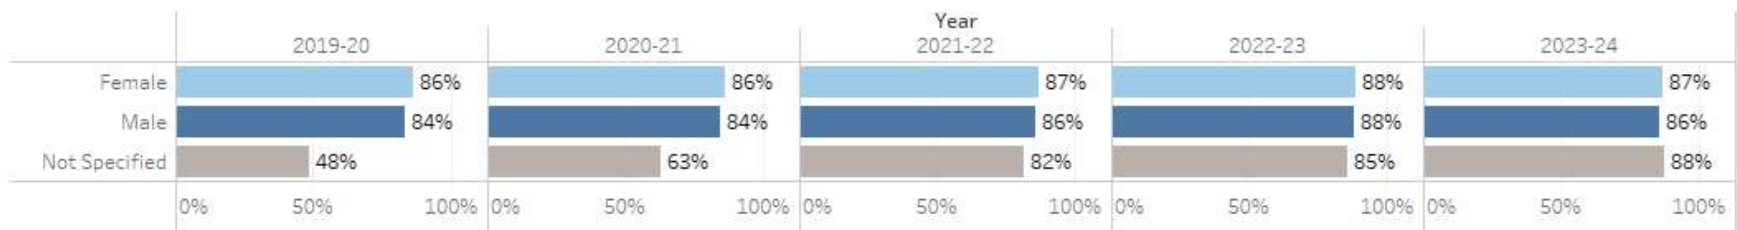

GRC Course Completion/Success Rates

Completion and Success Rates by Year

GRC Course Completion Rates by Gender

Course Completion Rates by Race/Ethnicity and Gender

GRC Course Completion Rates by Age

Course Completion Rates by Race/Ethnicity and Age

Age
■ < 25
■ 25+

GRC Course Completion Rates by Full-time/Part-time

Course Completion Rates by Race/Ethnicity and Full-time/Part-time

Full Part Time Ind

■ Full-time

■ Part-time