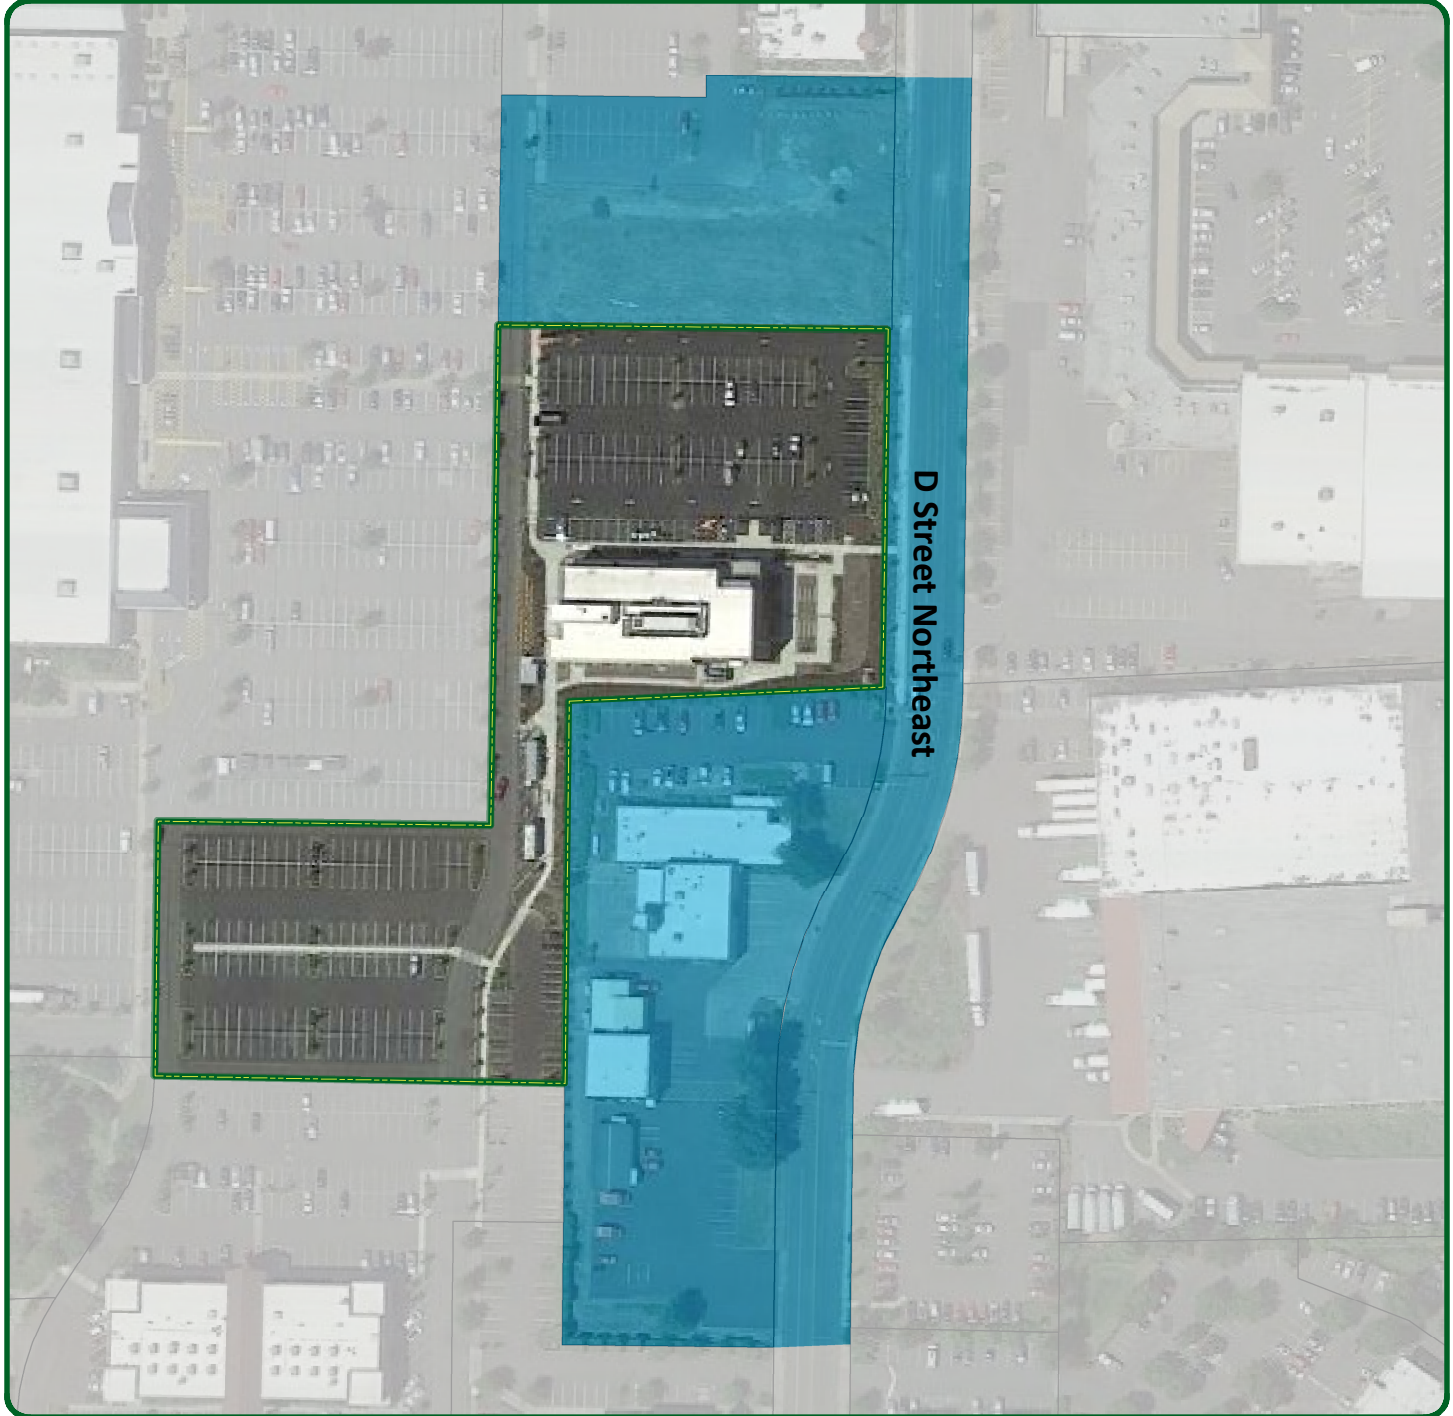

Green River College Auburn Center Campus Clery Map

Green River College Auburn Center Campus

1221 D St NE
Auburn, WA 98002

Campus Location
King County, WA

 On Campus Property

 Public Property

0 100 200
Feet

Map created by Green River College, Natural Resources (June, 2017). Ownership shown by King County tax parcel.