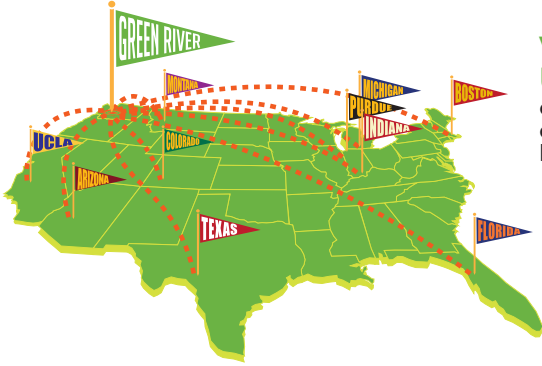

University of Georgia
 University of Illinois-Urbana-Champaign
 University of Iowa
 University of Maryland-College Park
 University of Massachusetts-Amherst
 University of Miami
 University of Michigan-Ann Arbor
 University of Minnesota-Twin Cities
 University of Pennsylvania
 University of Pittsburgh
 University of San Diego
 University of Southern California
 University of Texas-Austin
 University of Virginia
 University of Washington
 University of Wisconsin-Madison
 Utrecht University, Netherlands
 Virginia Tech
 Washington University-St. Louis

ADMISSIONS AUX ÉCOLES SUPÉRIEURES

Les anciens de Green River ont déclaré être admis dans des écoles supérieures dans de nombreuses universités répertoriées ainsi que:

Harvard University
 Massachusetts Institute of Technology
 Stanford University
 Tsinghua University, China
 University of Cambridge, United Kingdom
 University of Oxford, United Kingdom
 University of Toronto, Canada
 Yale University

ENEZ ÉTUUIER AUX USA

VOIES DE TRANSFERT

UNIVERSITAIRE permet aux candidats d'être accepté sous condition dans une des grandes universités. Partenaires:

Arizona State University
Baylor University
California State University Northridge
Embry-Riddle Aeronautical University
Indiana University-Purdue University Indianapolis
San Francisco State University
Seattle University
University of Arizona
University of California, Irvine
University of Iowa
University of Massachusetts, Dartmouth
University of Nevada, Las Vegas
University of Oregon
et bien d'autres sur:
www.greenriver.edu/international/programs/university-transfer/university-transfer-pathway